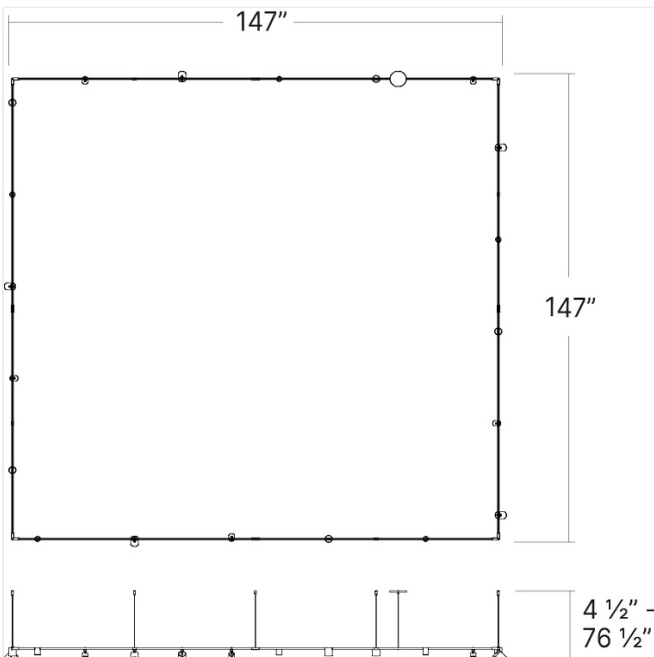

# Suspenders 12" x 12" Path Square w/Precise & Power Precise Smooth Cylinder Luminaires Spec Sheet

SKU: SLS4239-W

This Path Square configuration combines Precise and Power Price luminaires, providing aimable directional light sources to optimize lighting in any space. This fixture can be hung close to a ceiling or up to 20 feet from the surface. This Suspenders configuration is available in a black or white finish.

## Dimensions

Height:	3"
Width:	147"
Length:	147"
Canopy/Backplate/Base:	5
Hanging Details:	6' Adj. Cords/Cables
Canopy/Backplate/Base Height:	0.5