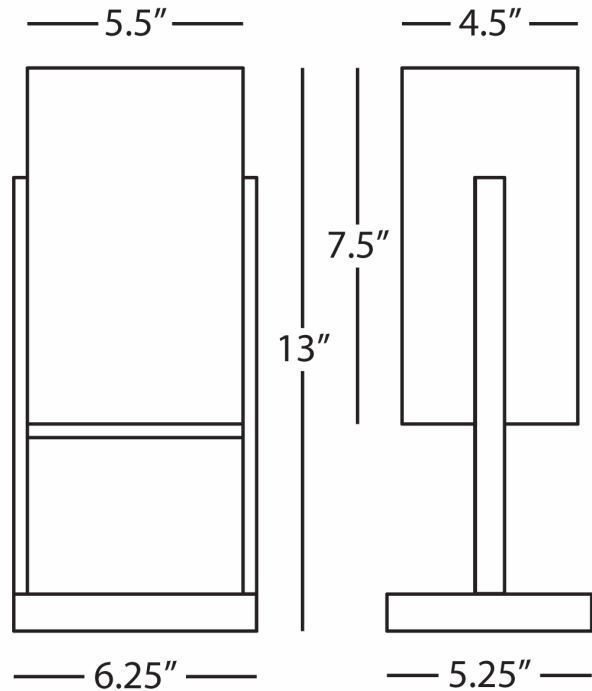

NIKOLE

195

Accent Lamp

1-60W Max.

Bulb Type: B, Candelabra Base

Switch: Hi-Lo Line Switch

Modern Brass Finish

White Marble Base

Frosted, White Acrylic Shade

FINISH OPTION:

S195 - Polished Nickel

**** Available for Quick SHIP ****