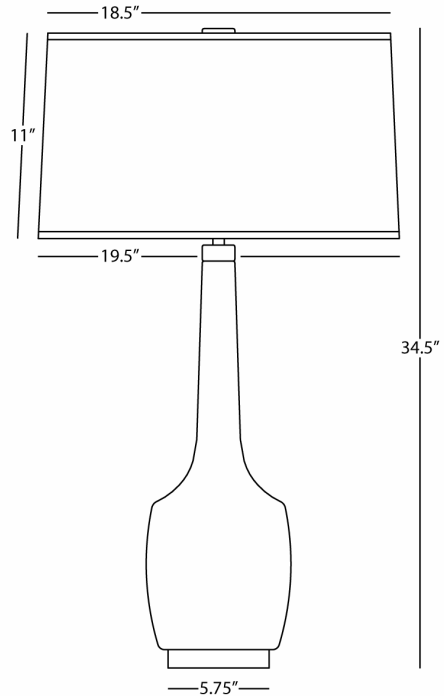

DELILAH

CM701

Table Lamp

1-150W Max.

Bulb Type: A

Switch: Hi-Lo Dimming

Antique Brass Finish

Cinnamon Glazed Ceramic

Oyster Linen Shade w/ Self-Fabric

Top and Bottom Diffuser

See Audrey/ Delilah Table for Color Options

** Available for Quick SHIP **