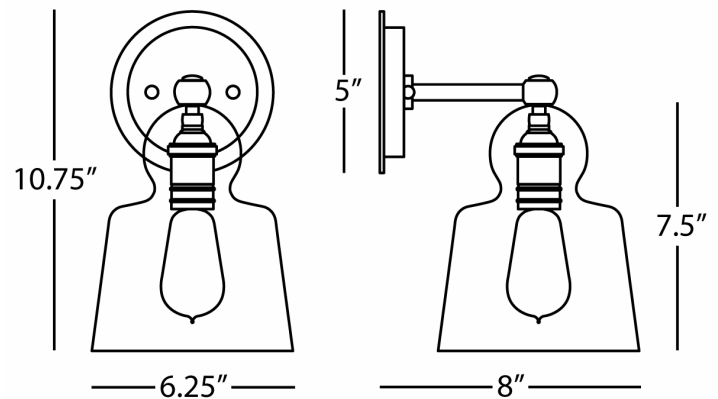

ALBERT

P745

Wall Sconce

1 - 60W Max.

Bulb Type: A

Direct Wire Only

Patina Nickel Finish

Clear Glass Shade

Ships with 1-40W Filament Bulb

FINISH OPTION:

S745 - Polished Nickel

Z745 - Deep Patina Bronze

** Available for Quick SHIP **