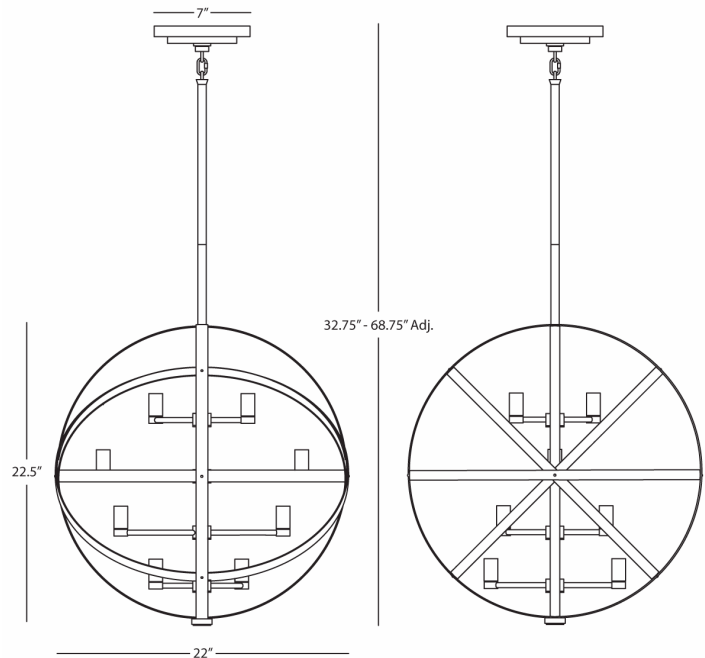

LUCY

Z2164

8 Light Pendant

8 - 60W Max.

Bulb Type: B10.5 Candelabra

Direct Wire Only

Deep Patina Bronze Finish over Metal

Susp. Hardware: 3pcs-5/8" x 12" &

1pc -5/8" x 6" Extension Rods

FINISH OPTIONS:

D2164 - Dark Antique Nickel

**** Available for Quick SHIP ****