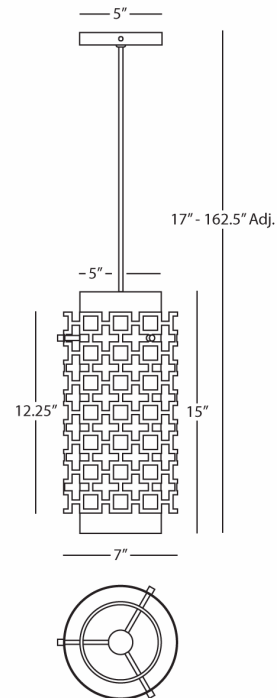

JONATHAN ADLER

PARKER

Z663

Pendant

1 - 60W Max.

Bulb Type: A

Direct Wire Only

Deep Patina Bronze Finish over Metal

Frosted White Cased Glass Shade

Perforated Metal Outer Shade

Susp. Hardware: 12 ft. Cord

FINISH OPTIONS:

663 - Antique Brass

S663 - Polished Nickel

**\*\* Available for Quick SHIP \*\***